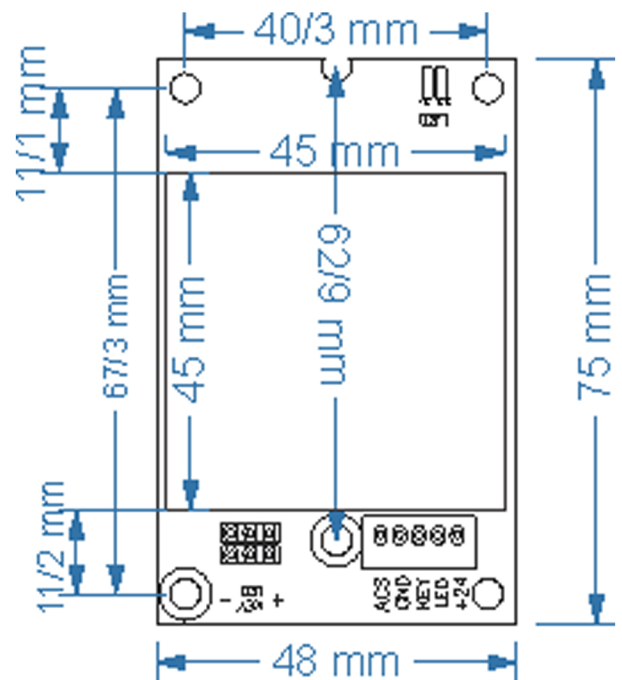

## EGT T106 Touch elevator key

- Touch Backlight elevator key
- colour: white, green, blue, orange
- Output type : +24 , GND Can be changed with a jumper
- Sensitivity : 1 to 8 mm
- Lifespan of 100,000 hours
- Light area : 45 X 45 mm
- Input voltage: DC24V / 200 mA
- Dimensions : 48 x 75 x 10 mm