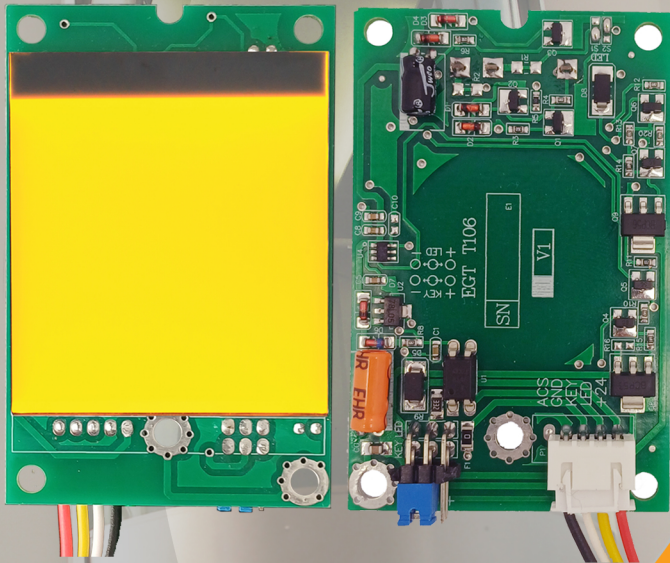

## EGT T106 Touch elevator key

- Touch Backlight elevator key
- colour: white, green, blue, orange
- Output type : +24 , GND Can be changed with a jumper
- Sensitivity : 1 to 8 mm
- Lifespan of 100,000 hours
- Light area : 45 X 45 mm
- Input voltage: DC24V / 200 mA
- Dimensions : 48 x 75 x 10 mm