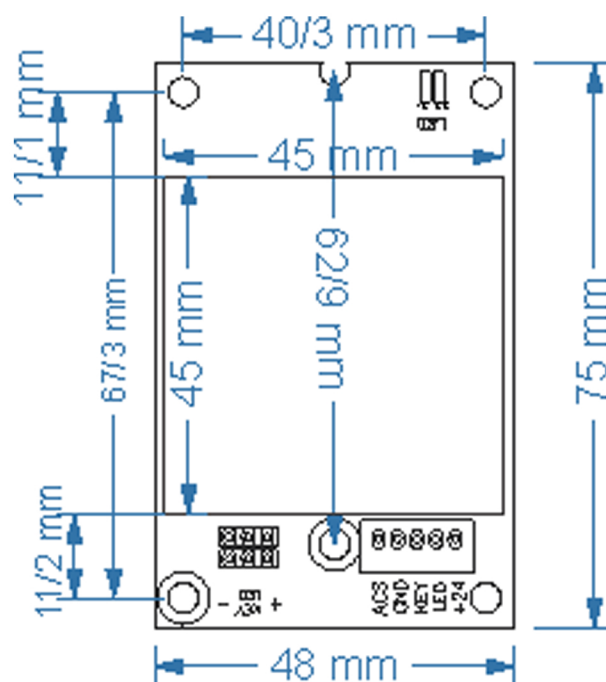

## EGT T106 Touch elevator key

- Touch Backlight elevator key
- colour: white, green, blue, orange
- Output type : +24 , GND Can be changed with a jumper
- Sensitivity : 1 to 8 mm
- Lifespan of 100,000 hours
- Light area : 45 X 45 mm
- Input voltage: DC24V / 200 mA
- Dimensions : 48 x 75 x 10 mm
- Acces control input