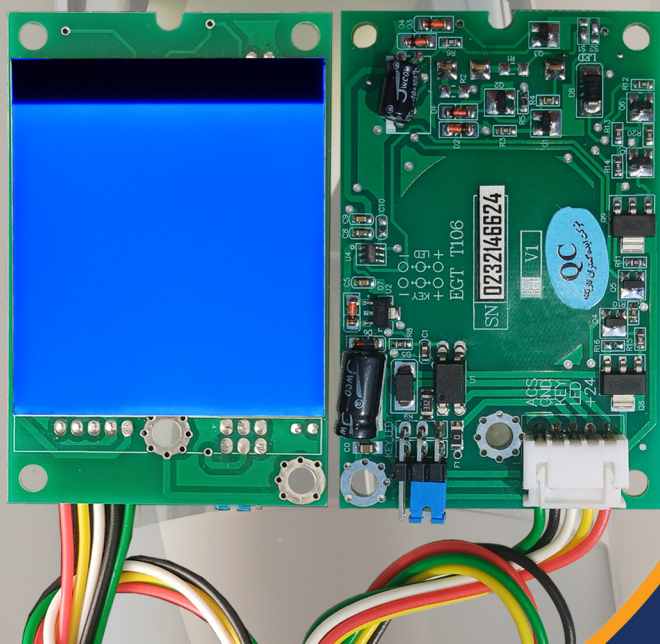

## EGT T106 Touch elevator key

- Touch Backlight elevator key
- colour: white, green, blue, orange
- Output type : +24 , GND Can be changed with a jumper
- Sensitivity : 1 to 8 mm
- Lifespan of 100,000 hours
- Light area : 45 X 45 mm
- Input voltage: DC24V / 200 mA
- Dimensions : 48 x 75 x 10 mm
- Acces control input