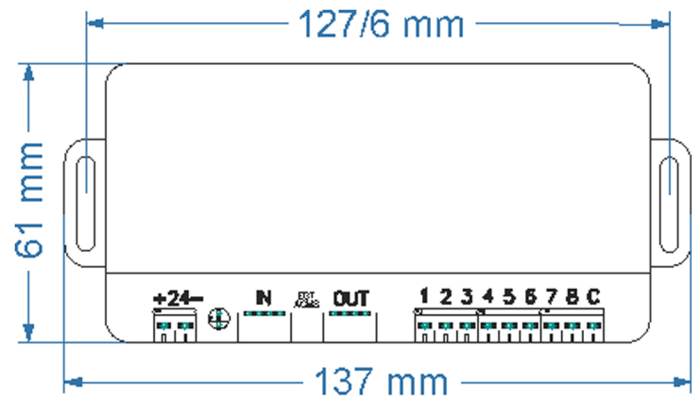

EGT ACM8 RELAY MODULE

- Output : 8 up to 32 normally open outputs with one common
- Interface : serial
- Control by TIP102 phone and RF320 access control
- Operation voltage:DC24V / 200 mA
- Dimensions : 137 x 61 x 15 mm