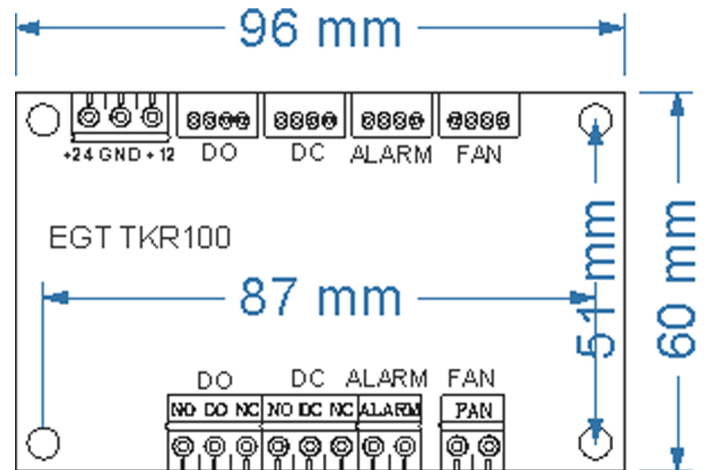

## EGT TKR100 steering relay board

- Door open / door close / alarm / Fan timer relay controler board
- Fan relay time 4 minutes
- Input voltage:DC24V /12V/ 200 mA
- Fan & Alarm output relay 220 V 3 A
- Dimensions : 96 x 60 x 22 mm
- 
- 
- 