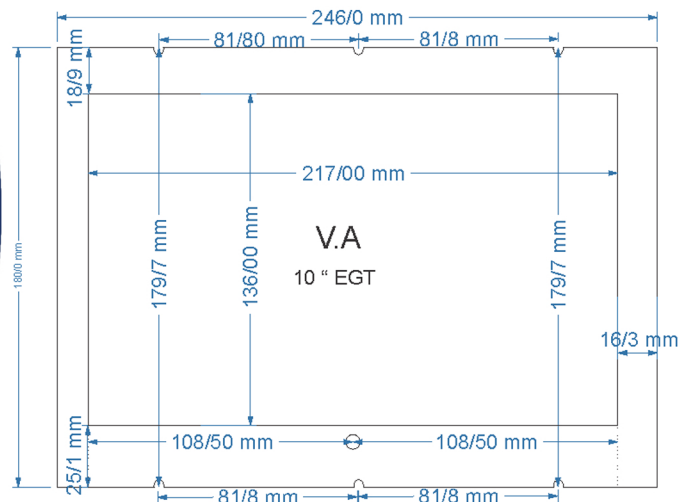

EGT 10'' Photo frame

- Colour LCD 10'' TFT display
- Color Depth : 16.2 M colors
- Signal Interface: Up , Down
- Display masege: No masege
- Outoplay mode : Video/picture/music
- Stand-by mode
- Input voltage:DC24V / 200 mA
- Remote control : full fancementeremote control
- Video : RM/RMVB/AVI/MPG/MPEG/FLV/VOB/MP4/MKV etc
- Resolution : 1280x1024
- Dimensions : 246 x 180 x 18 mm